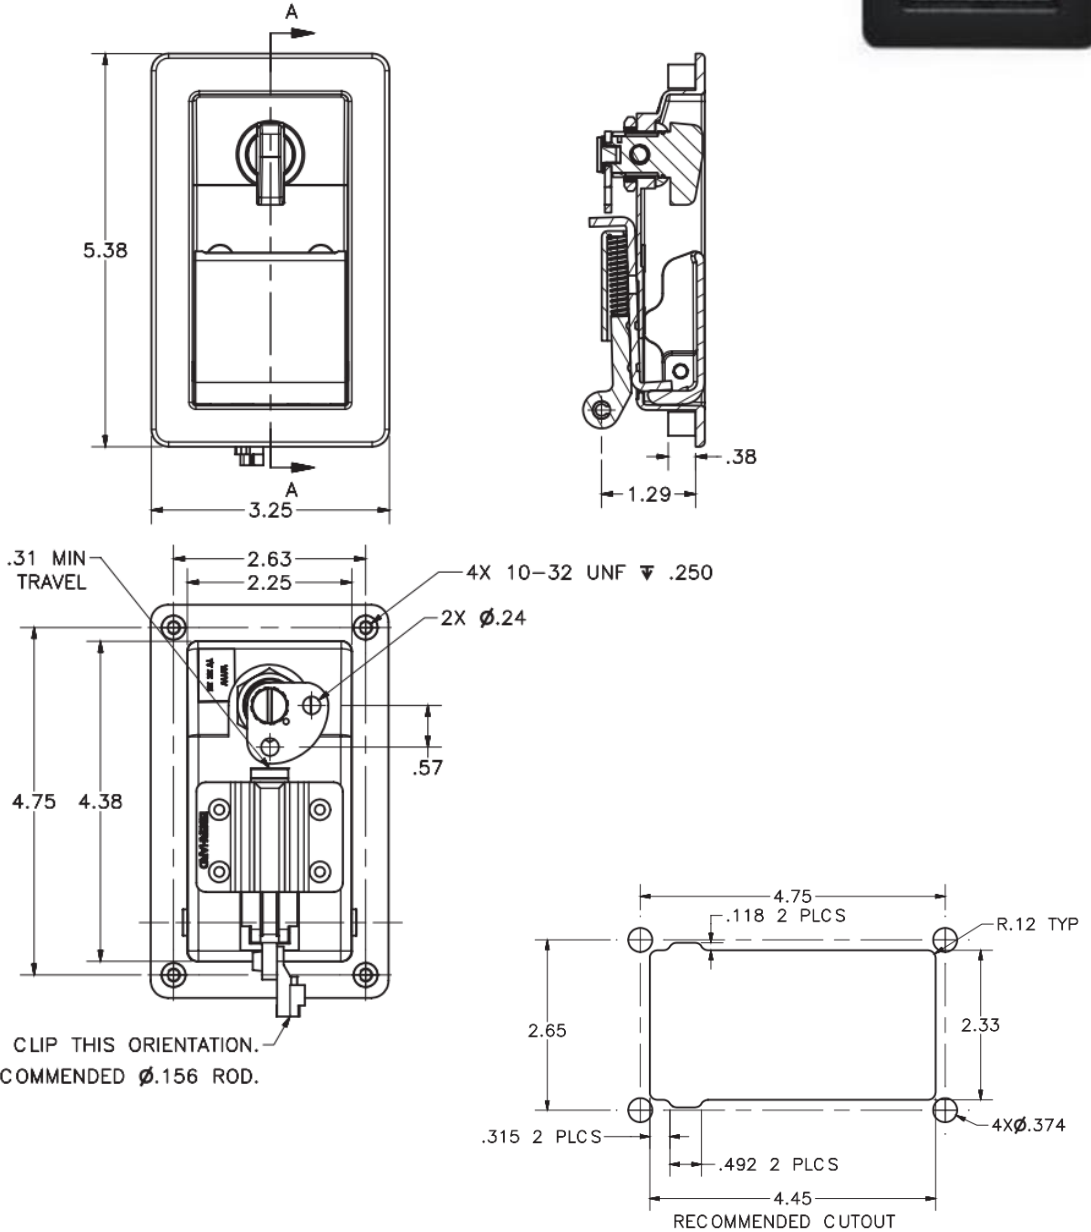

4850 Paddle Latch With Quarter Turn Knob

Features

- Single point die cast paddle latch with locking quarter turn knob, single lever arm designed to work with .156 diameter rod, blind mounting, and black textured finish

Material

- Die cast, black powder coated

| |
|-------------------|
| Part No. |
| KB-4850-42 |

Dimensions in inches

We are Eberhard's exclusive distributor